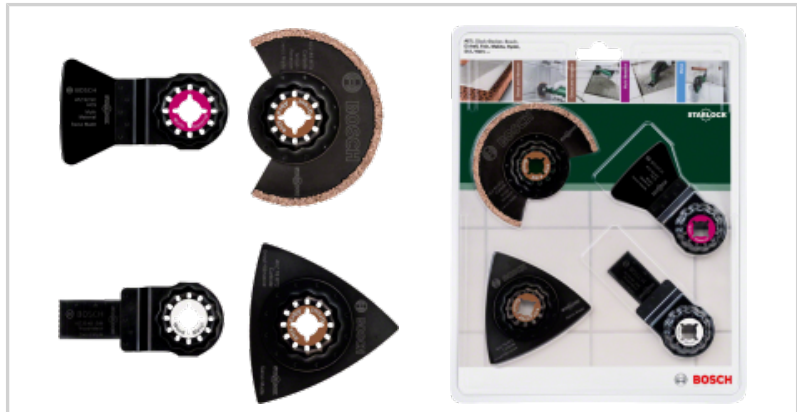

## Starlock 4-piece tile set

[Go to product](#)

**Part number:** 2609256978

**EAN code:** 3165140555180

## Technical data

No specification: 0

Set contents: BIM plunge-cutting saw blade Metal AIZ 20 AB (1x)